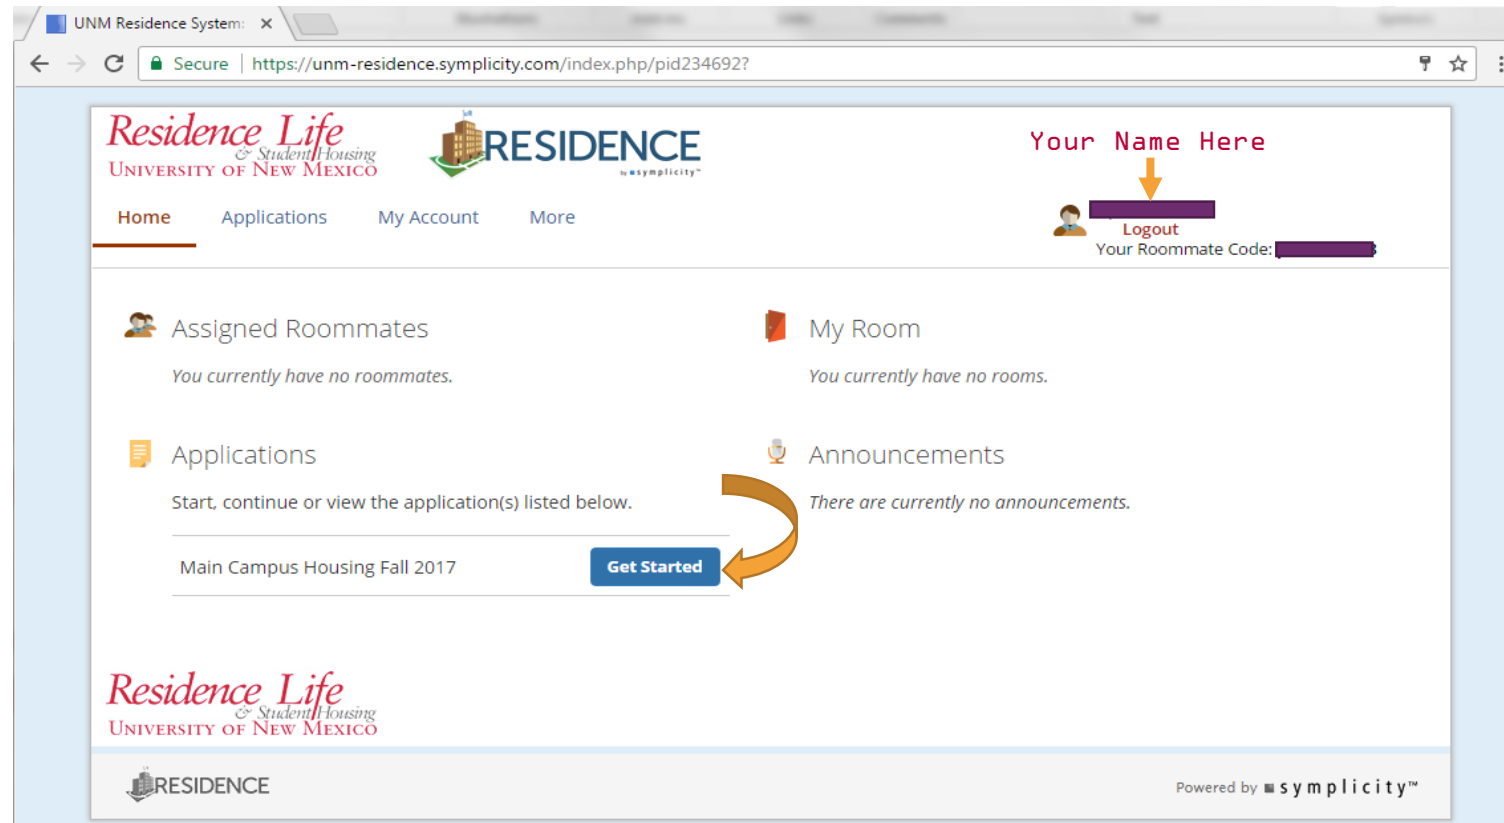

GET STARTED!

Once Logged in Click "Get Started" to Begin Application Process