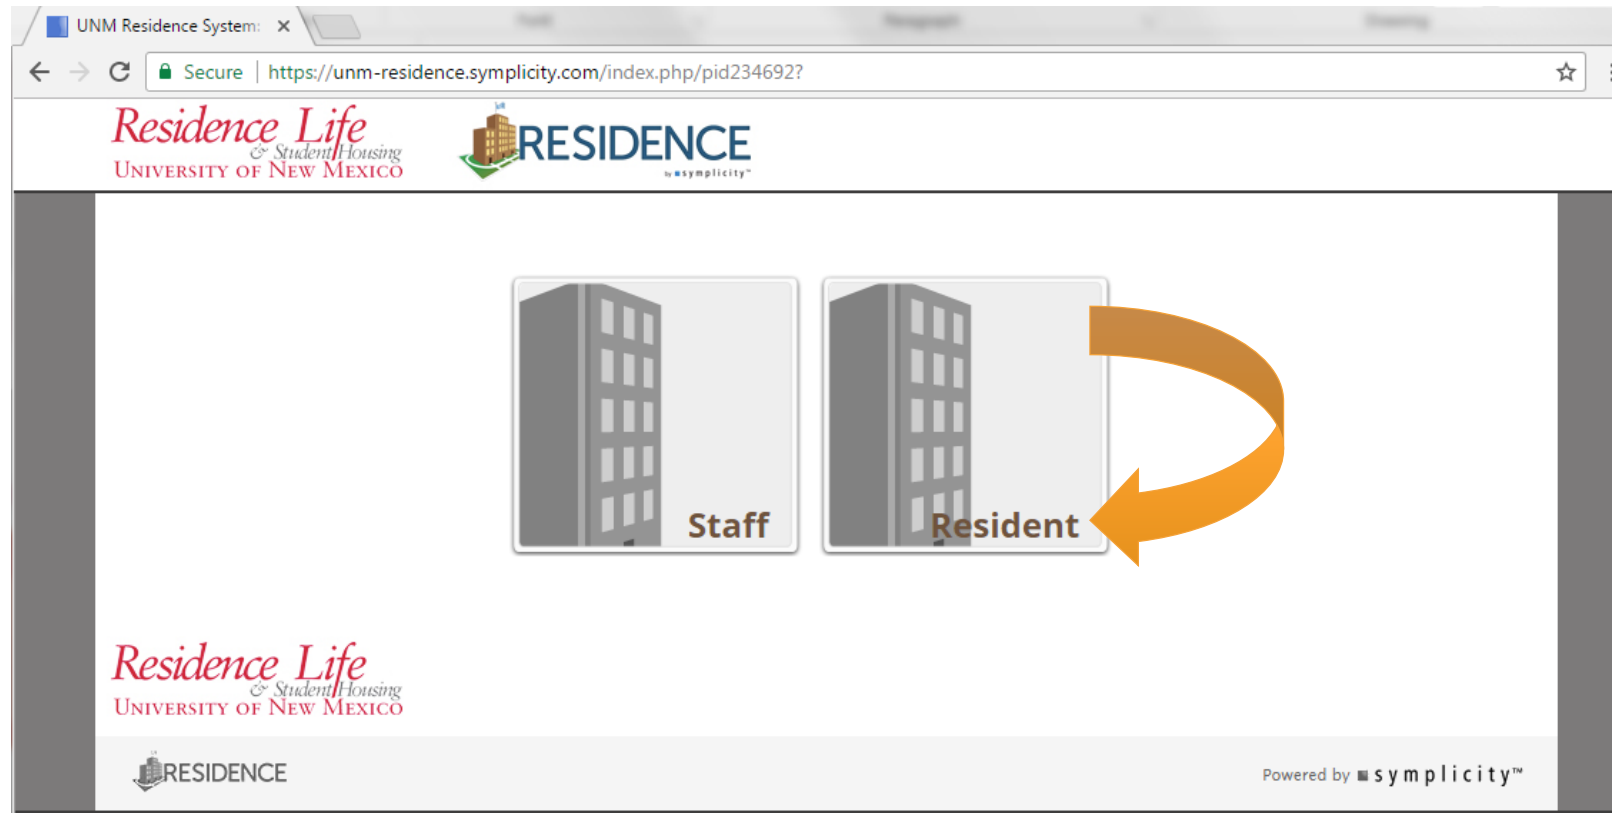

THE UNIVERSITY OF NEW MEXICO

LIVING ON CAMPUS?

How-to access and start your
application

RESIDENCE LIFE & STUDENT HOUSING

APPLICATION SITE

To begin the application process type in the following URL

<https://unm-residence.symplicity.com>

SYMPPLICITY

To Login Click "Resident"

UNM RESIDENCE LIFE & STUDENT HOUSING

LOGIN

Enter Your UNM Net ID and password

The screenshot shows a web browser window with the URL `https://login.unm.edu/cas/login?&service=https%3A%2F%2Funm-residence.symphlicity.com%2Ffso%2Fresident%2Ffso.php%2Fpid234692`. The page header features the University of New Mexico logo and the text "THE UNIVERSITY of NEW MEXICO". Below the header is a grey bar with the text "UNM Central Authentication Service". The main content area is divided into two columns. The left column contains a login form with the heading "Enter your Username and Password". It includes a "Username:" label with a text input field containing "Net ID", a "Password:" label with a text input field containing "Password", and a checkbox labeled "Warn me before logging me into other sites." Below the form are two red buttons: "LOGIN" and "CLEAR". The right column contains a security warning: "For security reasons, quit your web browser when you are done accessing services that require authentication!". Below this is a paragraph of advice: "Be wary of any program or web page that asks you for your NetID and password. Secure UNM web pages that ask you for your NetID and password will generally have URLs that begin with 'https://login.unm.edu' In addition, your browser should visually indicate that you are accessing a secure page." At the bottom of the right column is a section titled "Need help with your NetID?:" followed by three bullet points: "Create a UNM NetID", "Reset Password", and "Change Password", each with a blue hyperlink.